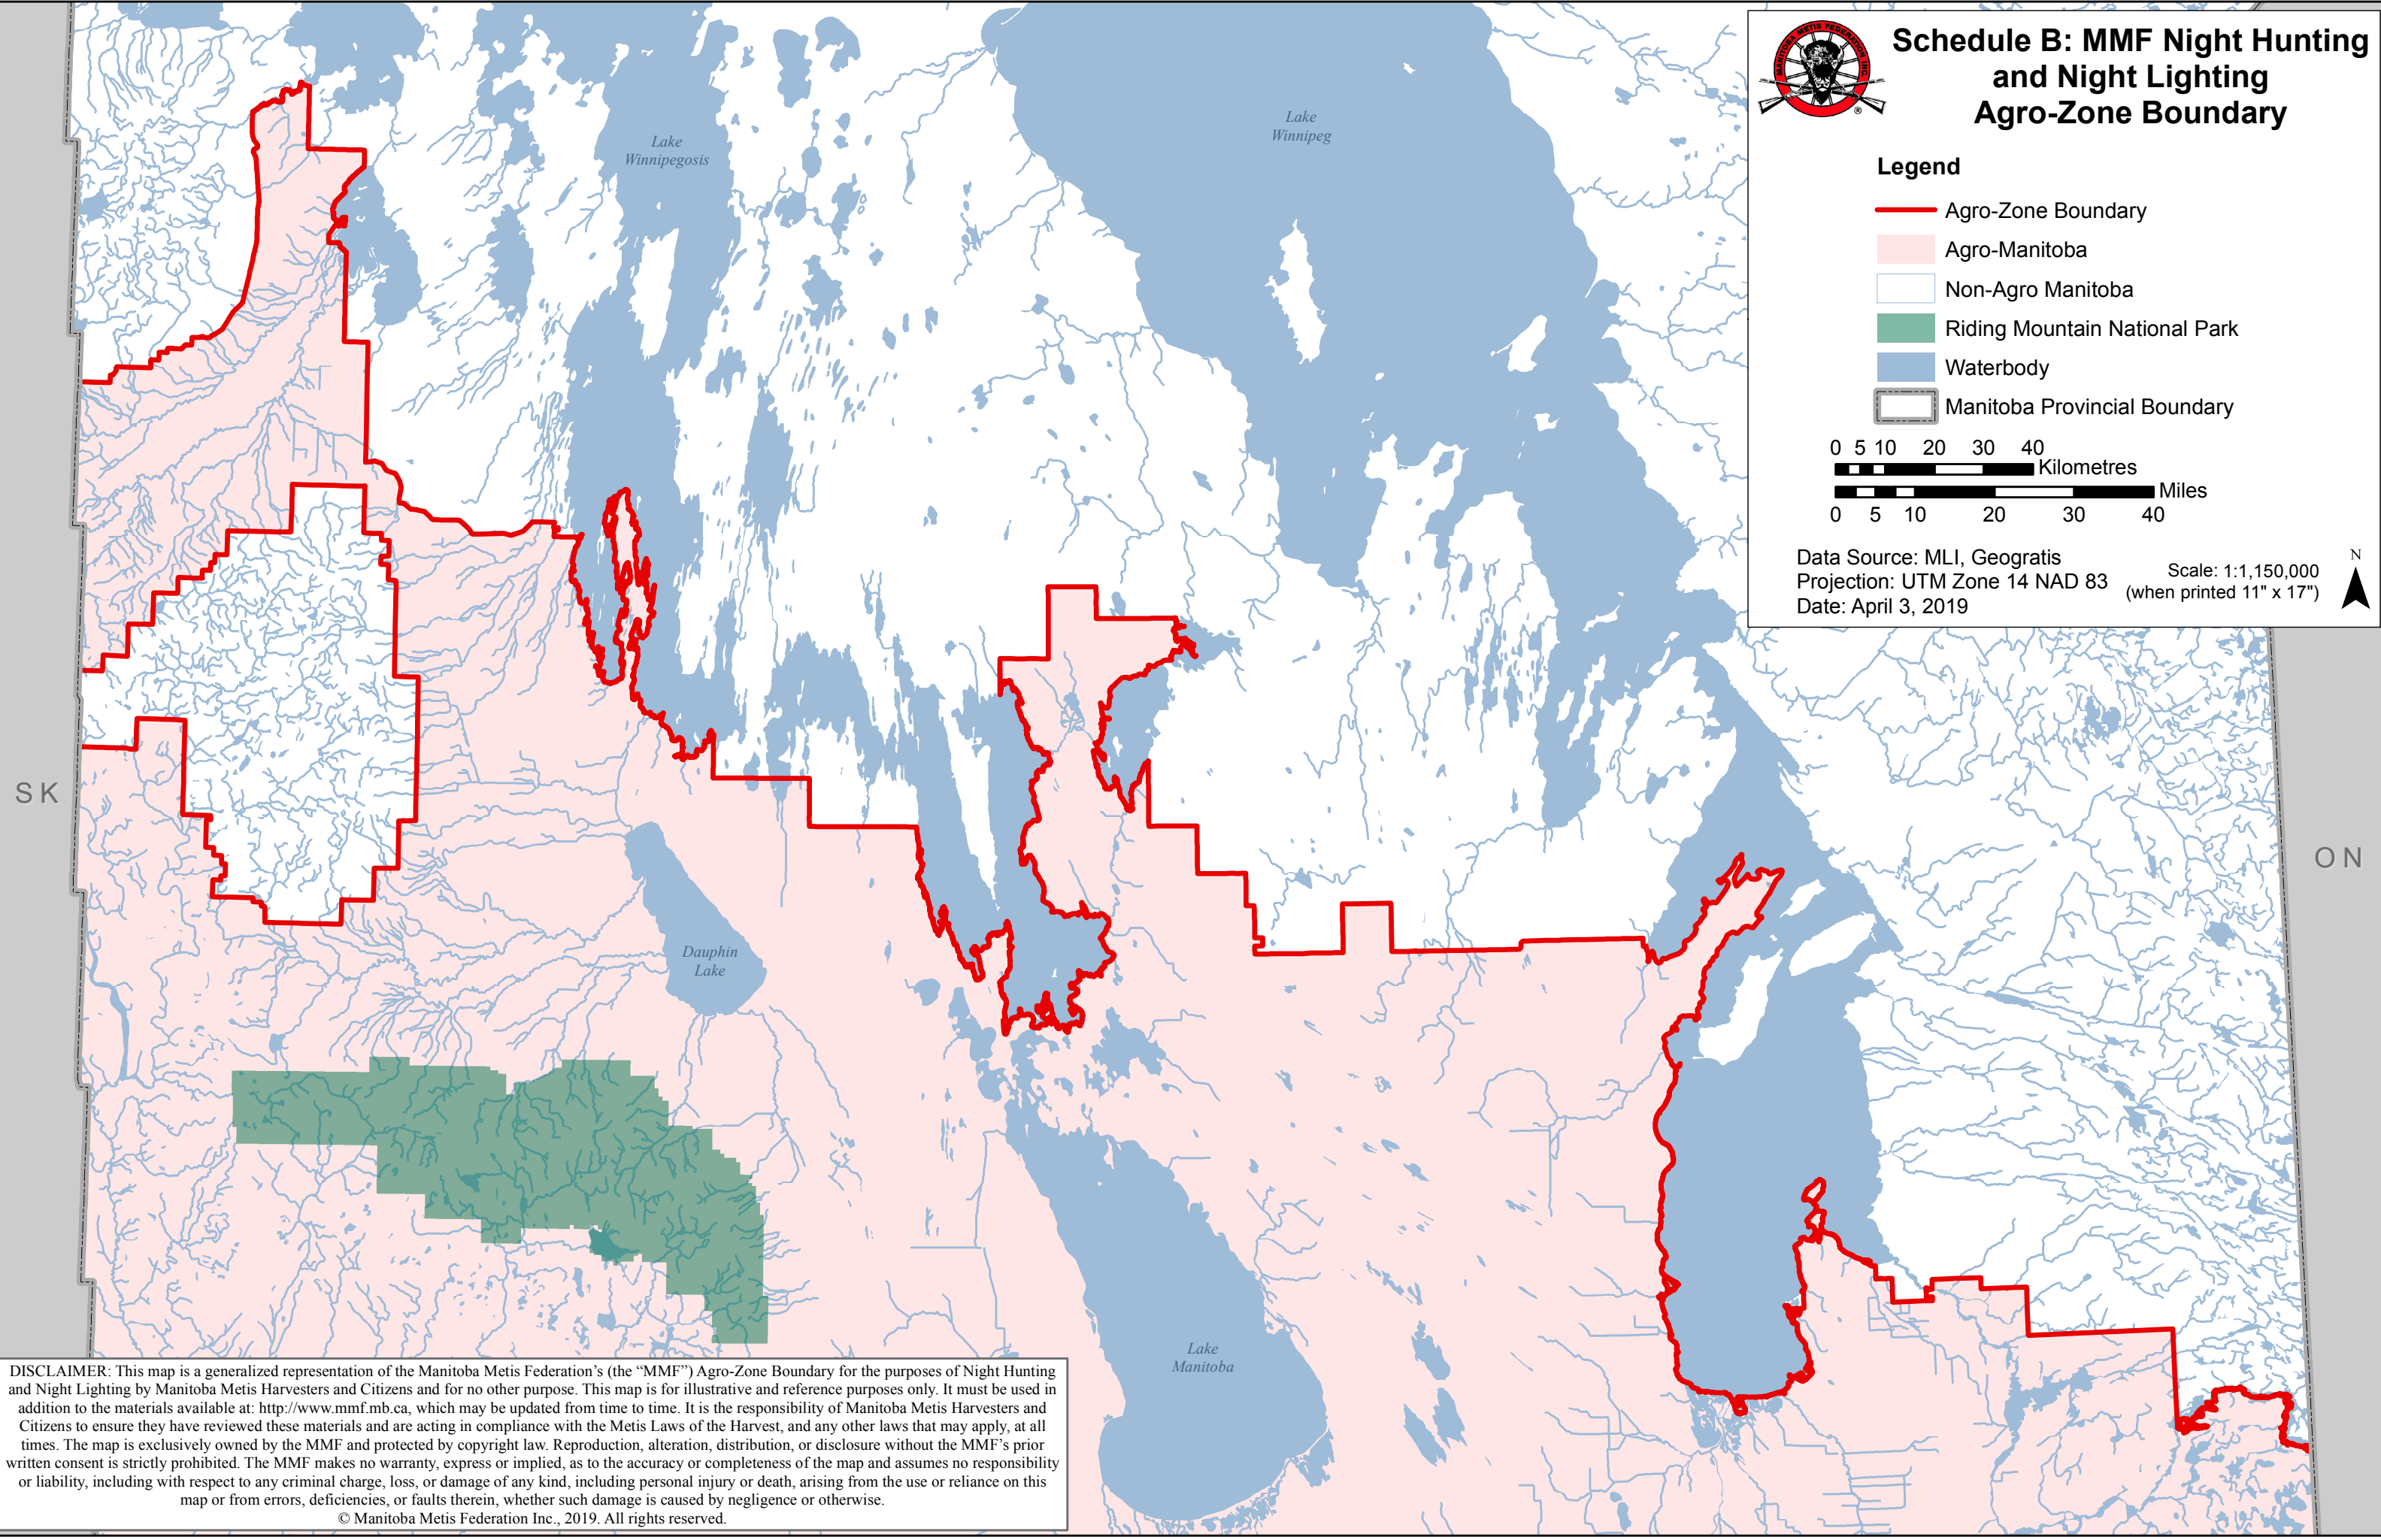

# Schedule B: MMF Night Hunting and Night Lighting Agro-Zone Boundary

## Legend

-  Agro-Zone Boundary
-  Agro-Manitoba
-  Non-Agro Manitoba
-  Riding Mountain National Park
-  Waterbody
-  Manitoba Provincial Boundary

Data Source: MLI, Geogratis  
 Projection: UTM Zone 14 NAD 83  
 Date: April 3, 2019

Scale: 1:1,150,000  
 (when printed 11" x 17")

**DISCLAIMER:** This map is a generalized representation of the Manitoba Metis Federation's (the "MMF") Agro-Zone Boundary for the purposes of Night Hunting and Night Lighting by Manitoba Metis Harvesters and Citizens and for no other purpose. This map is for illustrative and reference purposes only. It must be used in addition to the materials available at: <http://www.mmf.mb.ca>, which may be updated from time to time. It is the responsibility of Manitoba Metis Harvesters and Citizens to ensure they have reviewed these materials and are acting in compliance with the Metis Laws of the Harvest, and any other laws that may apply, at all times. The map is exclusively owned by the MMF and protected by copyright law. Reproduction, alteration, distribution, or disclosure without the MMF's prior written consent is strictly prohibited. The MMF makes no warranty, express or implied, as to the accuracy or completeness of the map and assumes no responsibility or liability, including with respect to any criminal charge, loss, or damage of any kind, including personal injury or death, arising from the use or reliance on this map or from errors, deficiencies, or faults therein, whether such damage is caused by negligence or otherwise.